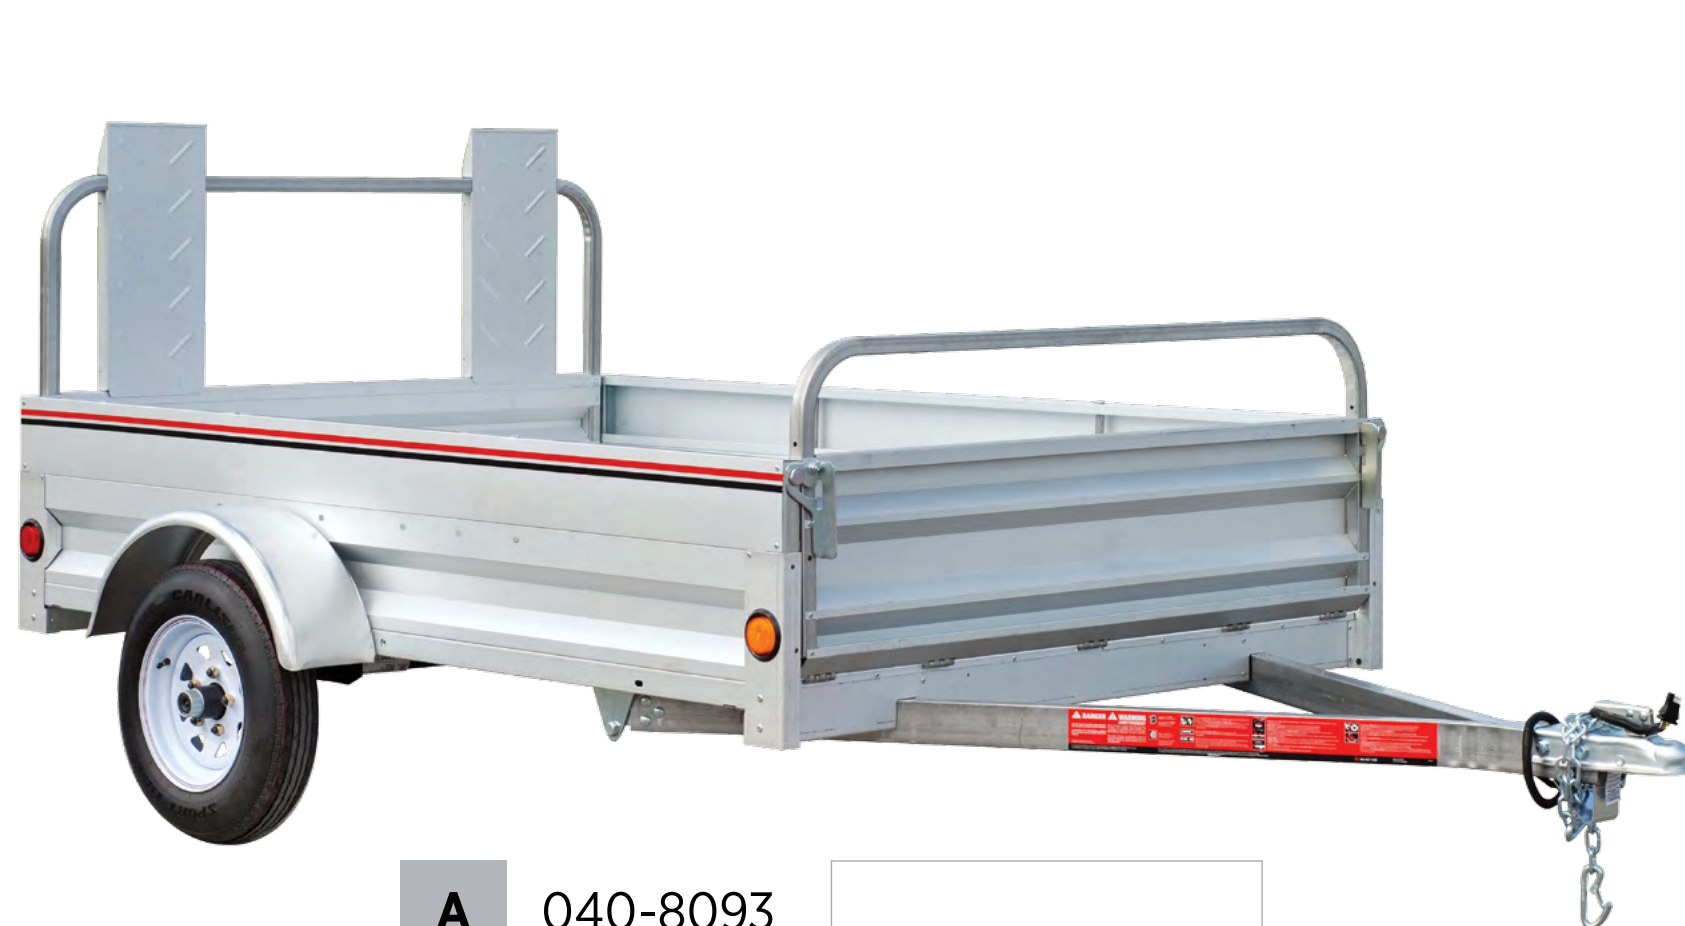

TRAILERS AT A GLANCE

Product number	Inside trailer bed dimensions	GVWR	Payload capacity	Frame construction	Flooring	Finish	Extended bed	Warranty	Replacement tire assembly
A 040-8093	Approx. 5' x 7'3"	1998 lbs	1508 lbs	Bolted, bonded and riveted; galvanized steel	Solid steel; ribbed	Galvalume Plus AZ165 zinc finish	9'1"	1-year limited manufacturer's warranty	Carlisle 5.30 x 12" Load Range 'C' 5-bolt 040-9517
B 040-8092	Approx. 4'1" x 6'	1500 lbs	1190 lbs	Bolted, bonded and riveted; galvanized steel	Solid steel; ribbed	Galvalume Plus AZ165 zinc finish	n/a	1-year limited manufacturer's warranty	Carlisle 4.80 x 12" Load Range 'C' 5-bolt 040-9513
C 040-8044	Approx. 4'1" x 7'3"	1980 lbs	1580 lbs	Bolted, bonded and riveted; galvanized steel	Solid steel; ribbed	Galvalume Plus AZ165 zinc finish	10'11"	1-year limited manufacturer's warranty	Carlisle 4.80 x 12" Load Range 'C' 5-bolt 040-9513
D 040-8059	Accommodates 12-14' boat	1200 lbs	970 lbs	Laser-cut tubing with integrated bold construction	96" Adjustable carpeted bunks (2x)	Galvalume Plus AZ165 zinc finish	n/a	1-year limited manufacturer's warranty	Carlisle 4.80 x 8" Load Range 'C' 5-bolt 040-8565